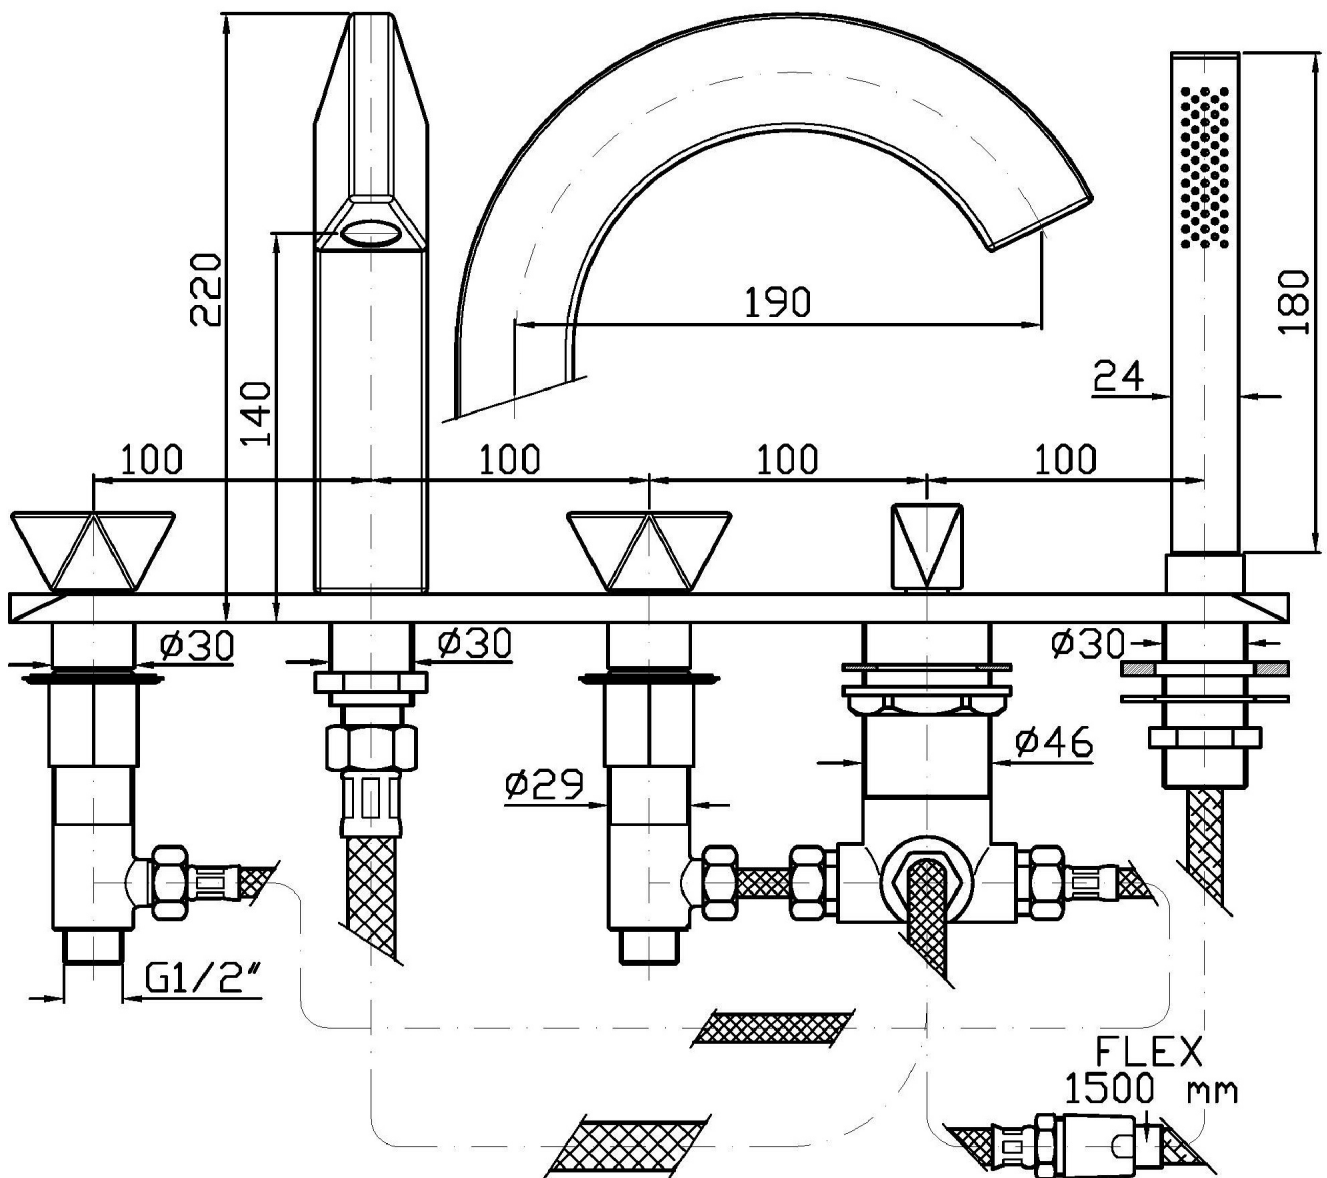

## WOSH

ZW5473

Batteria bordo vasca 5 fori. / 5 hole bath-mixer.

Batteria bordo vasca 5 fori, doccia estraibile Z94178, flessibile da 1500 mm.

5 hole bath-mixer, pull out shower Z94178, 1500 mm flexible hose.

## WOSH

ZW5473

Disegno Complessivo / Overall Drawing

### PIASTRA 460x60 mm

### ZW5473 Pesì e Misure / Weights and Sizes

Peso ( Kg ) Weight ( lb )	8,8 ( Kg )	19,40048 ( lb )
Volume ( dc3 ) - ( in3 )	15,98 ( dc3 )	0,000975 ( in3 )
h ( mm ) - ( in )	90 ( mm )	3,543309 ( in )
L1 ( mm ) - ( in )	335 ( mm )	13,1889835 ( in )
L2 ( mm ) - ( in )	530 ( mm )	20,866153 ( in )