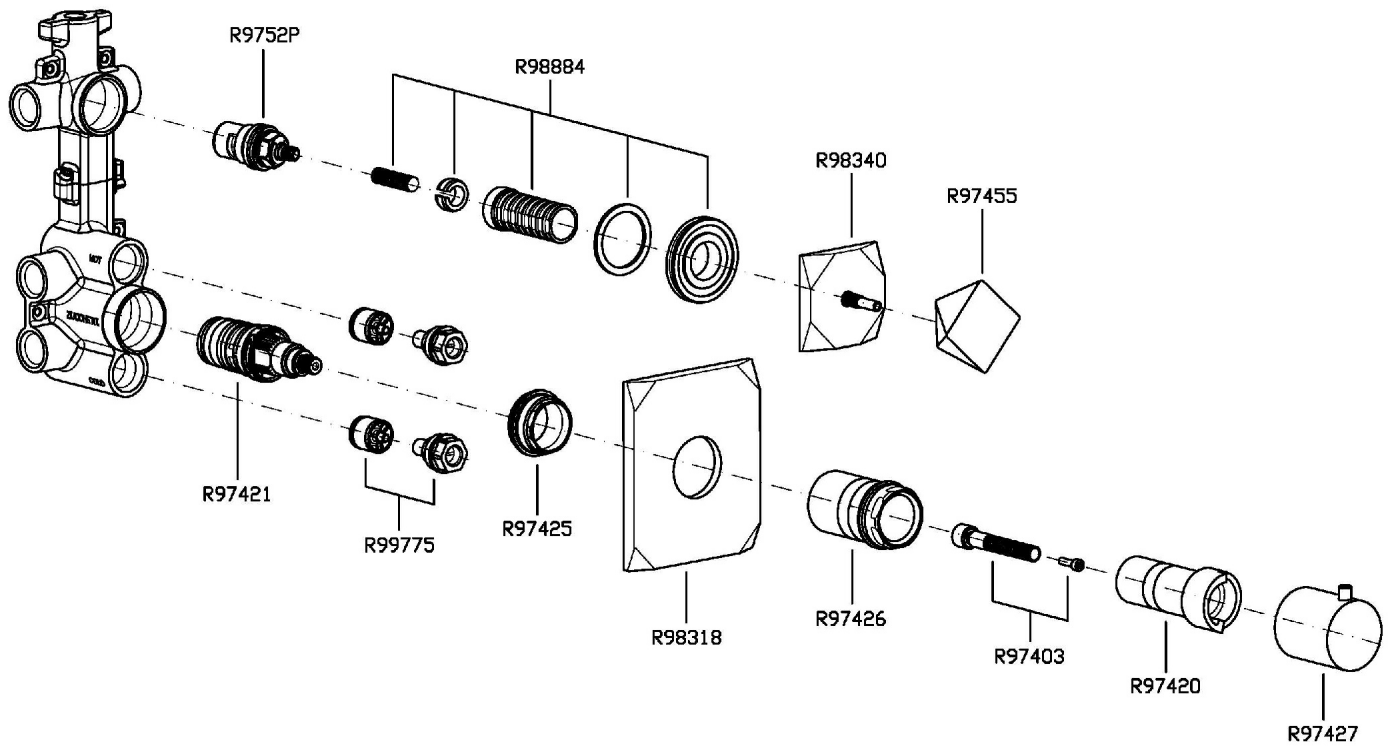

WOSH

ZW5659

Esplosi / Exploded