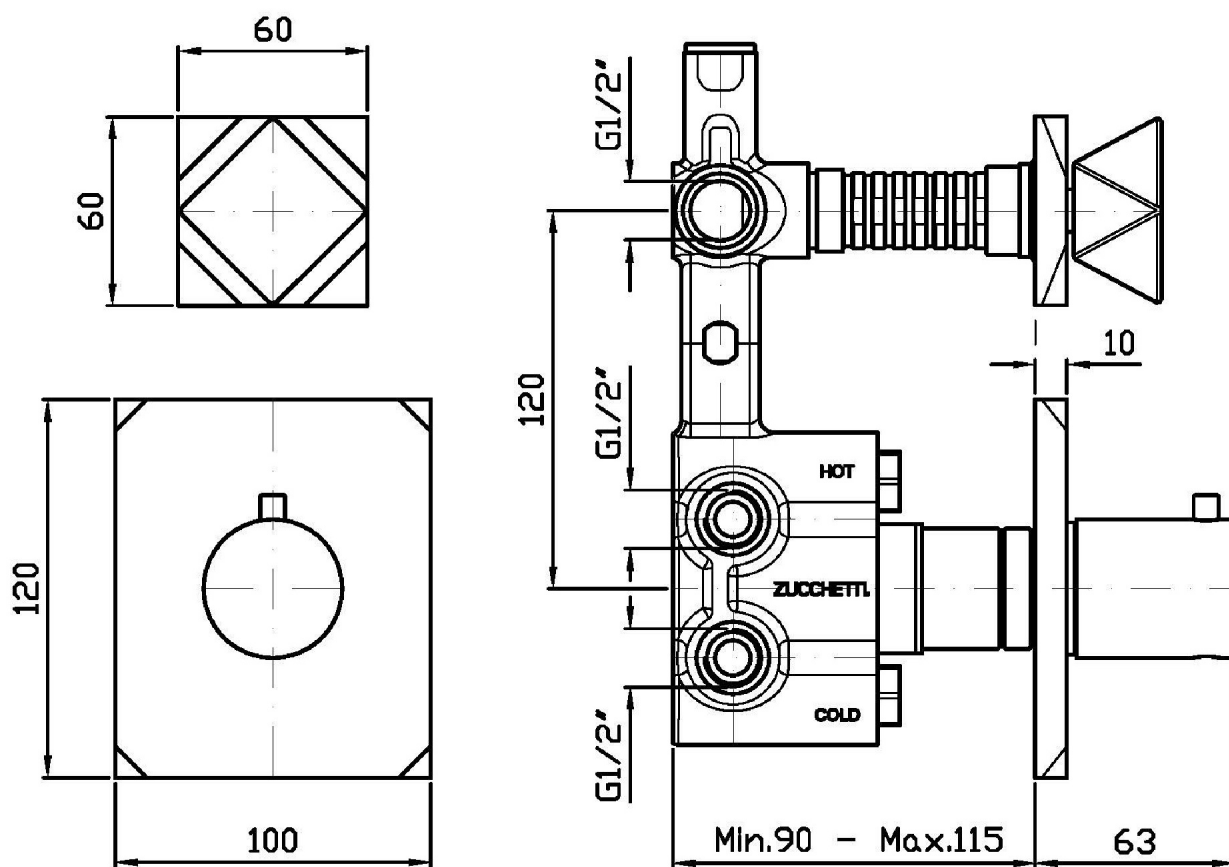

## WOSH

ZW5659

Termostatico incasso doccia con rubinetto d'arresto. / Built-in thermostatic shower mixer with stop valve.

Termostatico incasso doccia da 1/2", con rubinetto d'arresto.

1/2" built-in thermostatic shower mixer with stop valve.

## WOSH

ZW5659

Disegno Complessivo / Overall Drawing

### ZW5659 Pesì e Misure / Weights and Sizes

Peso ( Kg ) Weight ( lb )	1,94 ( Kg )	4,276924 ( lb )
Volume ( dc3 ) - ( in3 )	11,01 ( dc3 )	0,000672 ( in3 )
h ( mm ) - ( in )	90 ( mm )	3,543309 ( in )
L1 ( mm ) - ( in )	335 ( mm )	13,1889835 ( in )
L2 ( mm ) - ( in )	365 ( mm )	14,3700865 ( in )