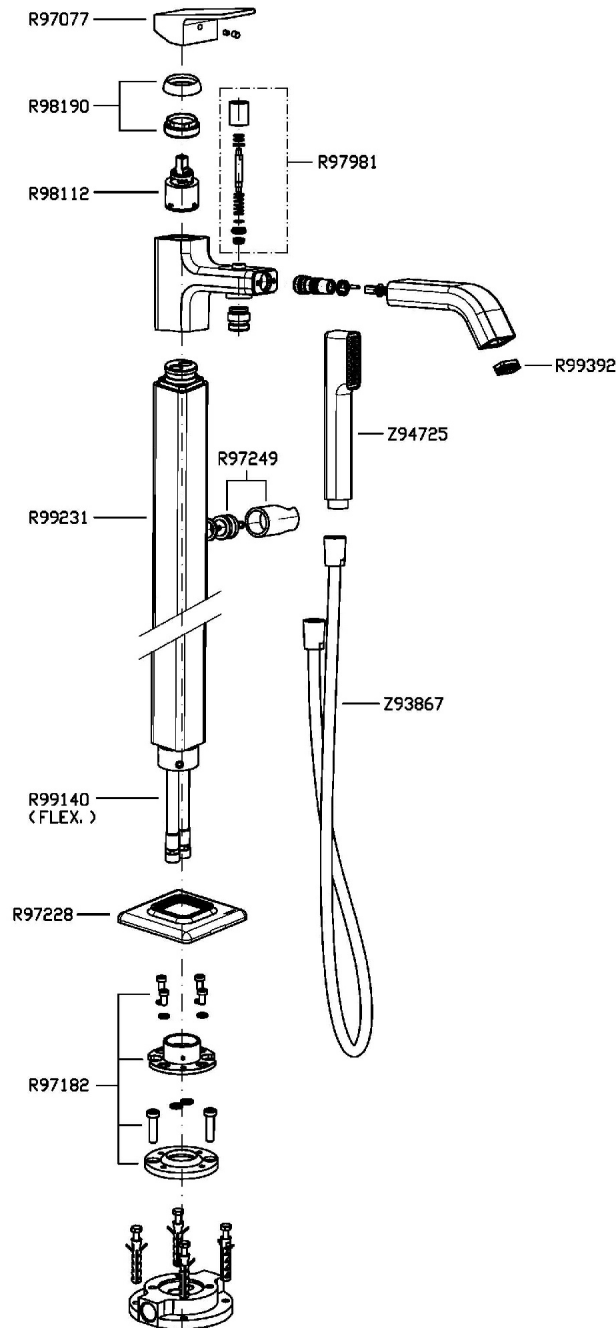

JINGLE

ZIN622

Esplosi / Exploded