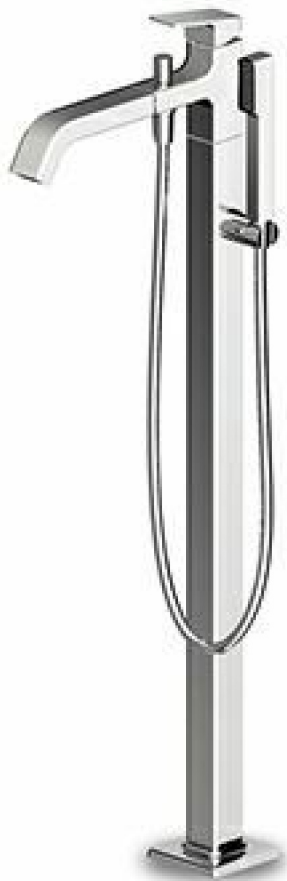

Marchio / Brand ZUCCHETTI

Classe / Class

JINGLE

JINGLE

ZIN622

Miscelatore monocomando vasca-doccia free standing. / Free standing single lever bath-shower mixer.

Miscelatore monocomando vasca-doccia free standing con deviatore e completo doccia.

Free standing single lever bath-shower mixer with diverter and shower set.

R99797

Parte incasso. / Built-in part.

Finiture / Finishes

						
Cromo / Chrome	C3 Nickel Spazzolato / Brushed Nickel	C8 Nickel Lucido / Polished Nickel	C40 Gold / Gold	C41 Brushed Gold / Brushed Gold	C50 Metal Black / Metal Black	C51 Brushed Metal Black / Brushed Metal Black
						
W1 Bianco Opaco Goffrato / Emb. Matt White	N1 Nero Opaco Goffrato / Emb. Matt Black					

JINGLE

ZIN622

Disegno Complessivo / Overall Drawing

JINGLE

ZIN622

Esplosi / Exploded

JINGLE

ZIN622