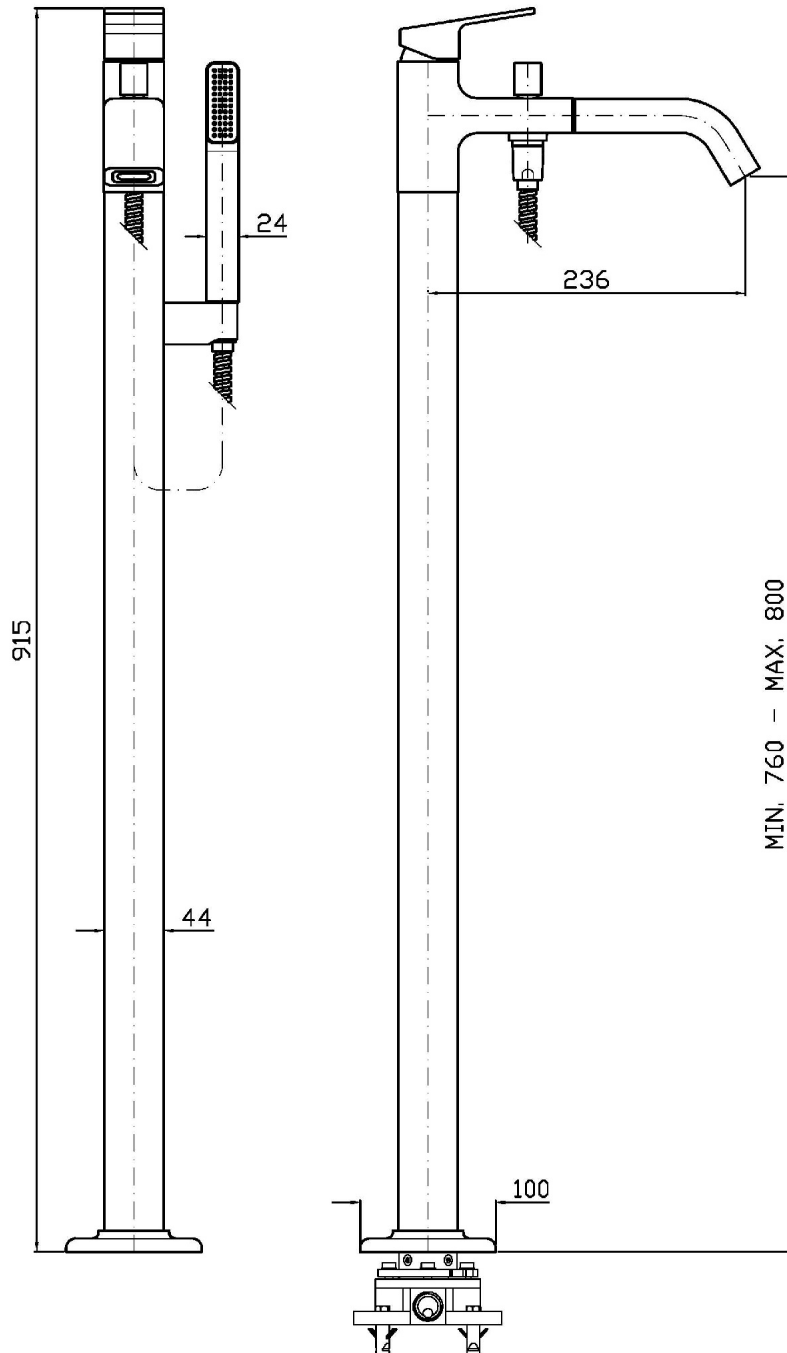

JINGLE

ZIN622

Disegno Complessivo / Overall Drawing