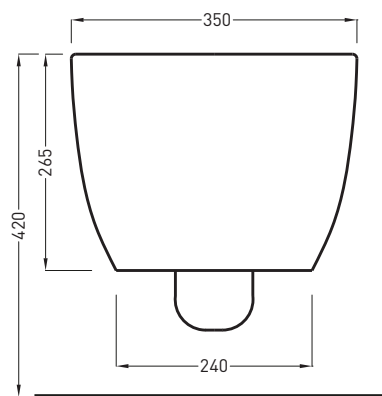

Enjoy - art. EJVSK

wc sospeso - RIMLESS
wall-hung wc - RIMLESS

cielo

handmade in Italy

PESO NETTO/NET WEIGHT: 19,40 Kg

PCS PALLET: 18
PCS PALLET CONTAINER: 18

ACCESSORI/ACCESSORIES:

CPVEJT - coprivaso in termoindurente/
thermosetting seat-cover

CPVEJTF - coprivaso in termoindurente
frizionato/Thermosetting soft close seat-cover

CPVEJNEWF - coprivaso in termoindurente
frizionato/Thermosetting soft close seat-cover

508 - staffa di fissaggio universale per wc e
bidet sospesi/universal fixing brackets for wall-
hung wc/bidet

RPB - raccordo dritto a parete/straight pan
connector for wall trap

PAA - protezione antiurto acustica/impact and
acoustic protection panel

FINITURE

FINISHES

● Bianco/white - glossy

Le Terre di Cielo

- Talco
- Pomice
- Brina
- Basalto
- Arenaria
- Cacao
- Lavagna

NOTE/NOTES

Il wc è certificato con scarico a 4/6 Lt
The toilet is certified for a 4/6 Lt flush.

Maggio 2018

FRONT

ATTENZIONE/ATTENTION:

ATTENZIONE/ATTENTION: