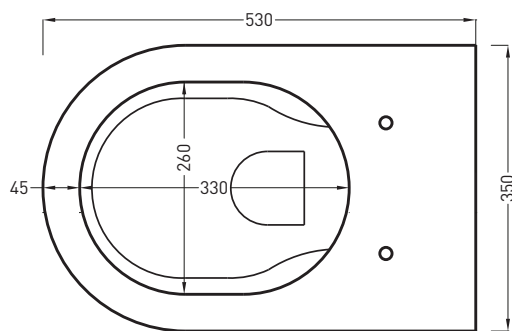

Enjoy - art. EJVSK

wc sospeso - RIMLESS
wall-hung wc - RIMLESS

cielo

handmade in Italy

PESO NETTO/NET WEIGHT: 19,40 Kg

PCS PALLET: 18
PCS PALLET CONTAINER: 18

ACCESSORI/ACCESSORIES:

CPVEJT - coprivaso in termoindurente/
thermosetting seat-cover

CPVEJTF - coprivaso in termoindurente
frizionato/Thermosetting soft close seat-cover

CPVEJNEWF - coprivaso in termoindurente
frizionato/Thermosetting soft close seat-cover

508 - staffa di fissaggio universale per wc e
bidet sospesi/universal fixing brackets for wall-
hung wc/bidet

RPB - raccordo dritto a parete/straight pan
connector for wall trap

PAA - protezione antiurto acustica/impact and
acoustic protection panel

FINITURE

FINISHES

● Bianco/white - glossy

Le Terre di Cielo

- Talco
- Pomice
- Brina
- Basalto
- Arenaria
- Cacao
- Lavagna

NOTE/NOTES

Il wc è certificato con scarico a 4/6 Lt
The toilet is certified for a 4/6 Lt flush.

Maggio 2018

ATTENZIONE/ATTENTION:

ATTENZIONE/ATTENTION: