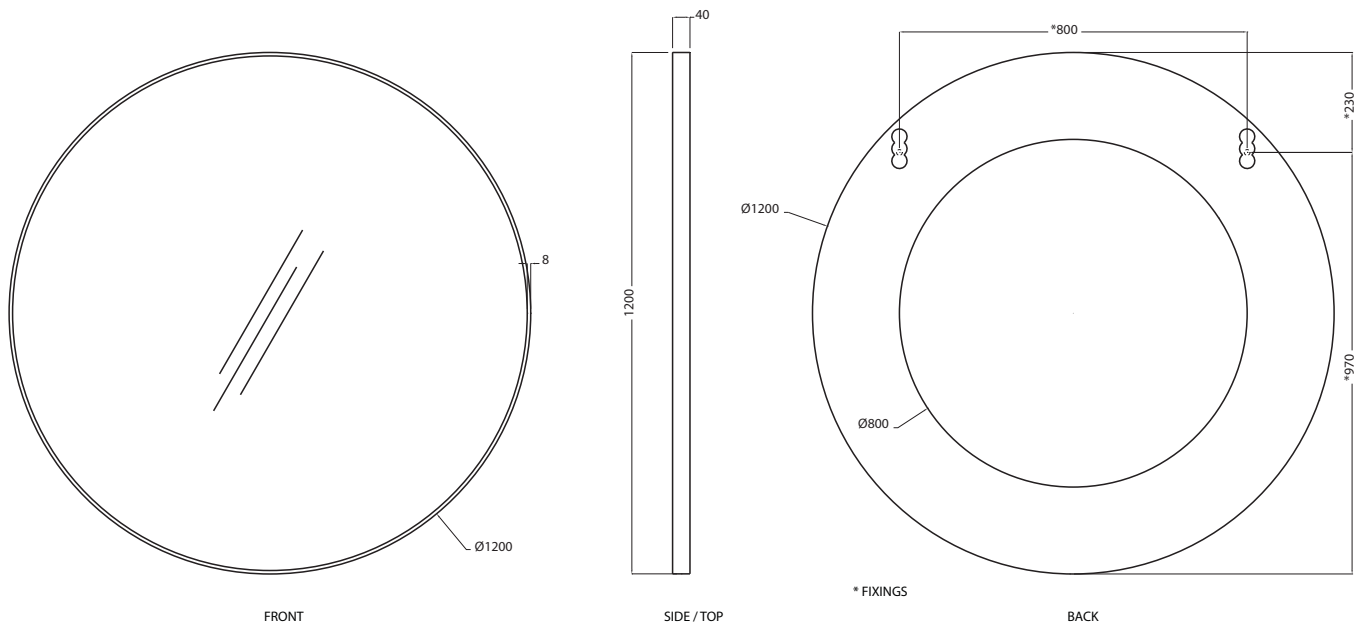

ATTENZIONE:
Le misure d'installazione possono presentare leggere differenze rispetto ai pezzi reali in considerazione delle caratteristiche del prodotto. L'azienda si riserva di cambiare schede tecniche e caratteristiche di funzionamento degli articoli in ogni momento e senza necessità di preavviso.

ATTENTION:
Measure details can show some little difference respect real items, following typical characteristics of production. The company reserves the right to change any technical specifications/dimension and/or operating characteristics of the products at any time and without giving notice.