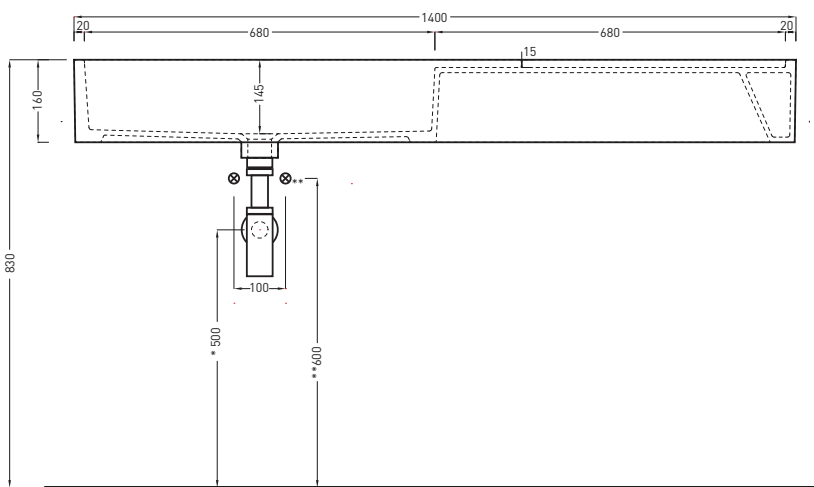

* WATER OUTLET WITH SIFTIB / SIFN
** WATER INLET (HOT-COLD)
◇ FIXINGS

FRONT