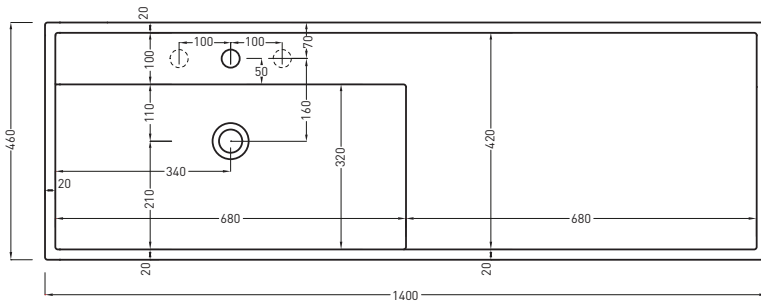

NOTE/NOTES

Lavabo in ceramica
Washbasin made of ceramic

Gennatio 2019

TOP

* WATER OUTLET WITH SIFTIB / SIFN
** WATER INLET (HOT-COLD)
◇ FIXINGS

FRONT

* WATER OUTLET WITH SIFTIB / SIFN
◇ FIXINGS

SIDE