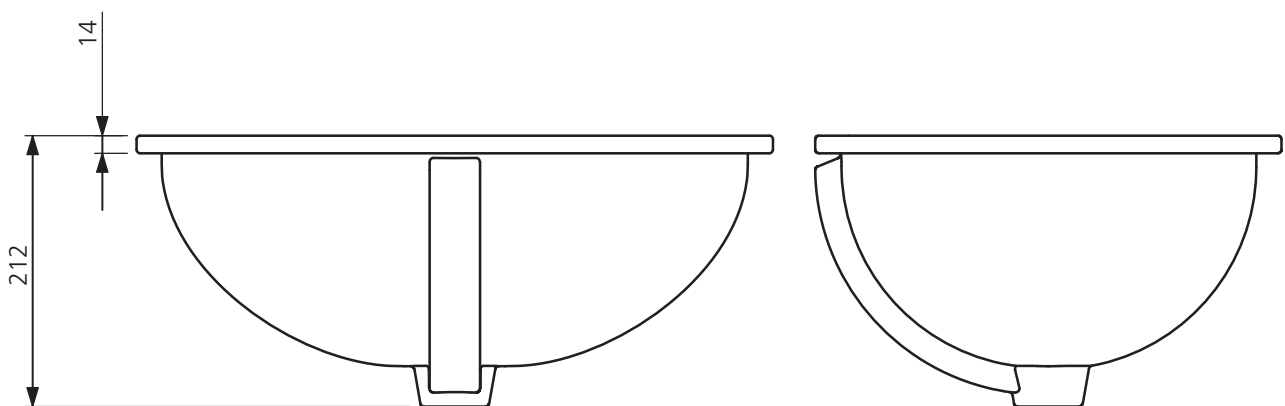

**LEFROY BROOKS**

IBROC HOUSE ESSEX ROAD  
HODDESDON HERTS EN11 OQS UK  
T: +44 (0)1992 708 316 F: +44 (0)1992 708 317

**LB 7220 WH**

OVAL UNDER COUNTER BASIN 50CM

**DIMENSIONAL DATA SHEET**

DATE: 11. MAY 2016

No: 000544

COPYRIGHT © LBP LTD. ALL RIGHTS RESERVED

DIMENSIONS IN MILLIMETRES

ALL DIMENSIONS ARE APPROXIMATE AND ARE SUBJECT TO NORMAL CERAMIC VARIATION.

WHILST EVERY EFFORT IS MADE TO ENSURE THE ACCURACY OF THESE DATA SHEETS THEY ARE SUBJECT TO CHANGE WITHOUT NOTICE AS PART OF THE COMPANY'S PRODUCT DEVELOPMENT PROCESS