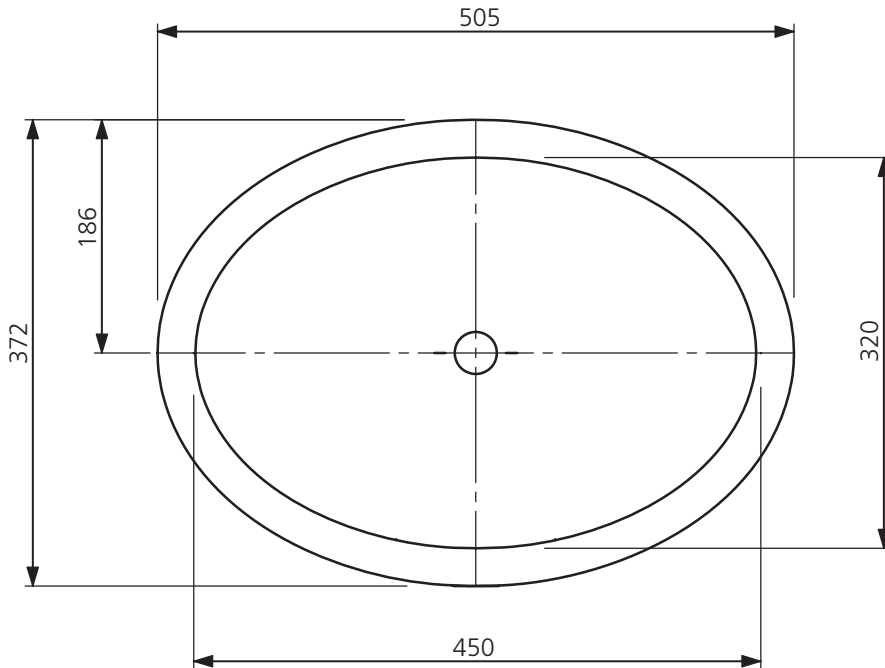

**LEFROY BROOKS**

IBROC HOUSE ESSEX ROAD  
HODDESDON HERTS EN11 OQS UK  
T: +44 (0)1992 708 316 F: +44 (0)1992 708 317

**LB 7220 WH**

OVAL UNDER COUNTER BASIN 50CM

**DIMENSIONAL DATA SHEET**

DATE: 11. MAY 2016

No: 000544

COPYRIGHT © LBP LTD. ALL RIGHTS RESERVED

DIMENSIONS IN MILLIMETRES

ALL DIMENSIONS ARE APPROXIMATE AND ARE SUBJECT TO NORMAL CERAMIC VARIATION.

WHILST EVERY EFFORT IS MADE TO ENSURE THE ACCURACY OF THESE DATA SHEETS THEY ARE SUBJECT TO CHANGE WITHOUT NOTICE AS PART OF THE COMPANY'S PRODUCT DEVELOPMENT PROCESS