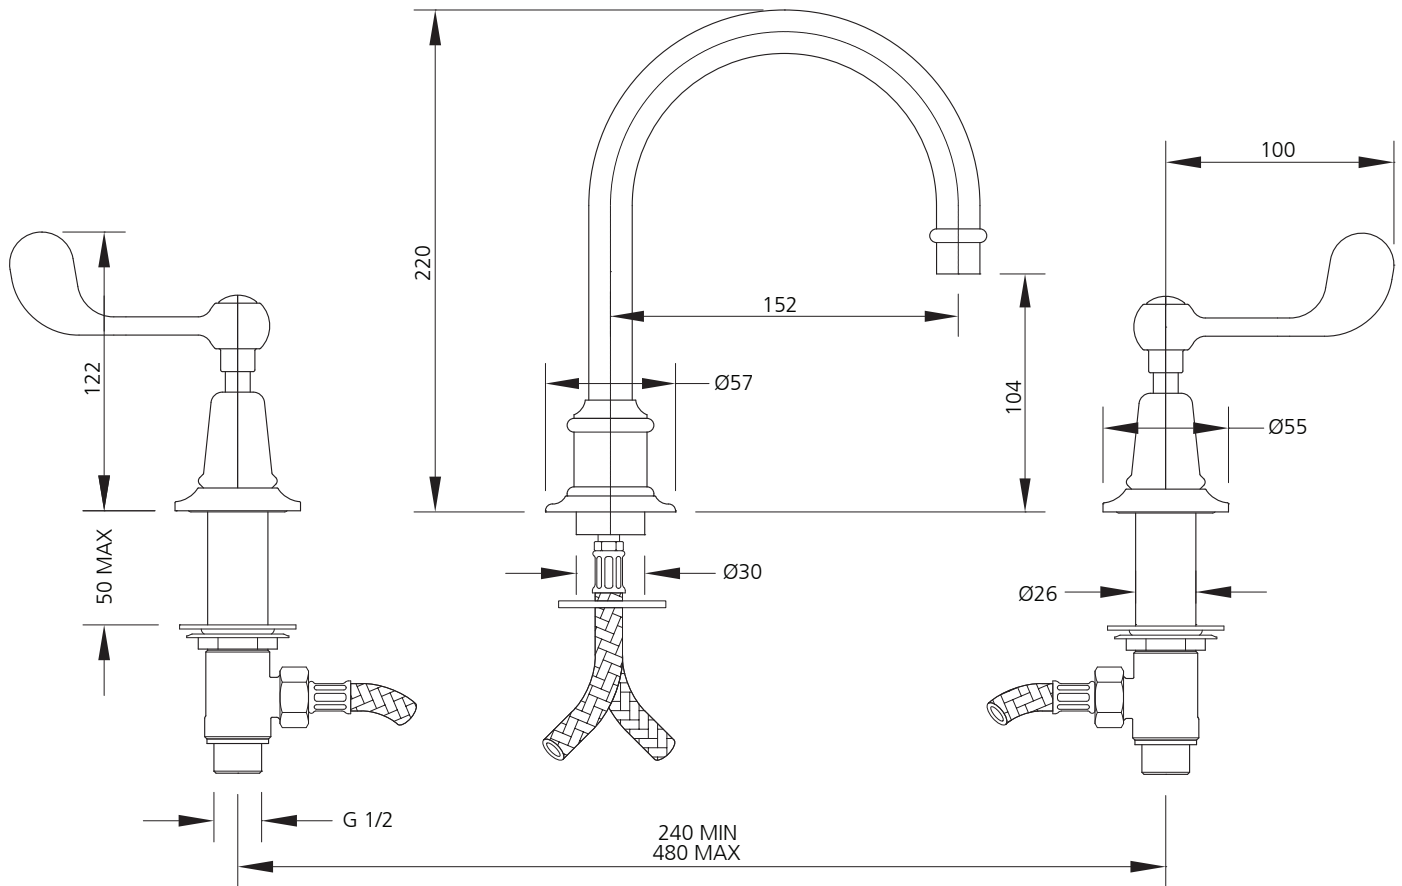

LEFROY BROOKS

IBROC HOUSE ESSEX ROAD
HODDESDON HERTS EN11 OQS UK
T: +44 (0)1992 708 316 F: +44 (0)1992 708 317

CL-1230

TUBULAR CONNAUGHT LEVER MIXER
WITH CLICK-UP WASTE

DIMENSIONAL DATA SHEET

DATE: 24 May 2010

ISSUE: 054 B

©COPYRIGHT 2010. CHRISTO LEFROY BROOKS. ALL RIGHTS RESERVED.

DIMENSIONS IN MILLIMETRES

WHILST EVERY EFFORT IS MADE TO ENSURE THE ACCURACY OF THESE DATA SHEETS THEY ARE SUBJECT TO CHANGE WITHOUT NOTICE AS PART OF THE COMPANY'S PRODUCT DEVELOPMENT PROCESS