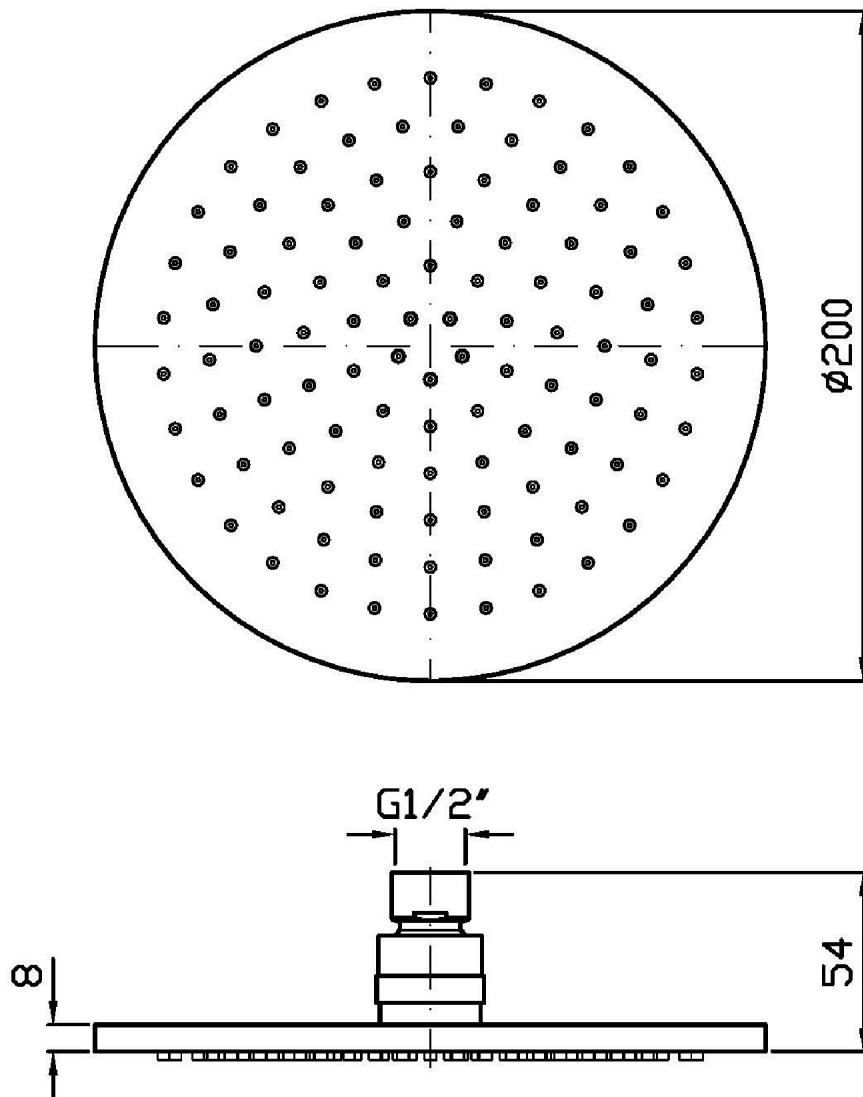

Marchio / Brand ZUCCHETTI

Classe / Class ACCESSORI
DOCCE

SHOWER

Z94265

Soffione a getto fisso, Ø 200 mm. / Ø 200 mm shower head.

Soffione Ø 200 mm in ottone, a getto fisso con sistema anticalcare.
Spessore 8 mm. Ispezionabile

Ø 200 mm brass shower head, with anti-limescale system.
8 mm thickness. Inspectionable.

Finiture / Finishes

	 C3	 C8	 C40	 C41	 C50	 C51
Cromo / Crhome	Nickel Spazzolato / Brushed Nickel	Nickel Lucido / Polished Nickel	Gold / Gold	Brushed Gold / Brushed Gold	Metal Black / Metal Black	Brushed Metal Black / Brushed Metal Black
 P70	 W1	 N1	 N7			
PVD Oro Rosa / PVD Rose Gold	Bianco Opaco Goffrato / Embossed Matt White	Nero Opaco Goffrato / Embossed Matt Black	Nero Soft Touch / Soft Touch Black			

SHOWER

Z94265

Disegno Complessivo / Overall Drawing

SHOWER

Z94265 Portate / Flowrates (lt/min)

PRESSIONE PRESSURE	1 BAR	2 BAR	3 BAR	4 BAR	5 BAR
SOFFIONE SHOWER HEAD <i>P1</i>	9	9	9	9	9
<i>P2</i>					
<i>P3</i>					
<i>P4</i>					
<i>P5</i>					

SHOWER

Z94265 Pesì e Misure / Weights and Sizes

Peso (Kg) Weight (lb)	1,9 (Kg)	4,18874 (lb)
Volume (dc3) - (in3)	8,65 (dc3)	0,000528 (in3)
h (mm) - (in)	90 (mm)	3,543309 (in)
L1 (mm) - (in)	310 (mm)	12,204731 (in)
L2 (mm) - (in)	310 (mm)	12,204731 (in)