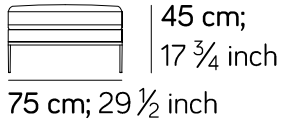

Pouff & panche / ottoman and bench

001