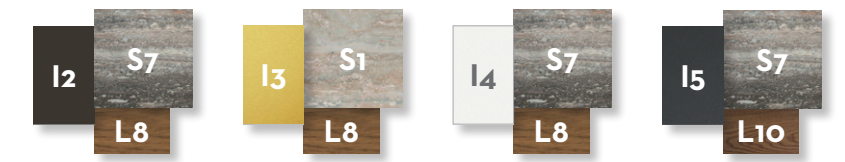

### Finishing

Stainless steel frame

Syntetic elastic belt

Fabric cushions

Stone table top/slats

Wood table top/slats

SOFA DX / CODE: CASIDX

SOFA SX / CODE: CASISX

SOFA CX / CODE: CASICX

SOFA CORNER / CODE: CASIANG

LIVING ARMCHAIR / CODE: CASIPL

POUF / CODE: CASIPUF

SUNBED / CODE: CASILET

DINING CHAIR / CODE: CASISP

DINING ARMCHAIR / CODE: CASIPP

LAMP L / CODE: CASILAMPL

LAMP S / CODE: CASILAMPS

LAMP XS / CODE: CASILAMPXS

COFFEE TABLE 100X100 / CODE: CASITC100

COFFEE TABLE 140X70 / CODE: CASITC70

COFFEE TABLE 140X140 / CODE: CASITC140

DINING TABLE 200X100 / CODE: CASITP200