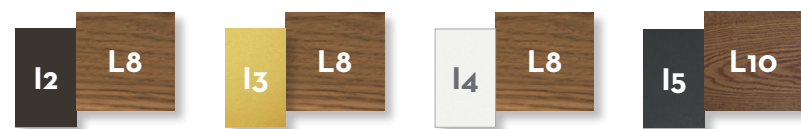

### Finishing

Stainless steel frame

Syntetic elastic belt

Fabric cushions

Stone table top/slats

Wood table top/slats

SOFA DX / CODE: CASIDX

SOFA SX / CODE: CASISX

SOFA CX / CODE: CASICX

SOFA CORNER / CODE: CASIANG

LIVING ARMCHAIR / CODE: CASIPL

POUF / CODE: CASIPUF

SUNBED / CODE: CASILET

DINING CHAIR / CODE: CASISP

DINING ARMCHAIR / CODE: CASIPP

LAMP L / CODE: CASILAMPL