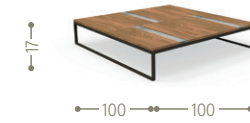

COFFEE TABLE 140X70 / CODE: CASITC70