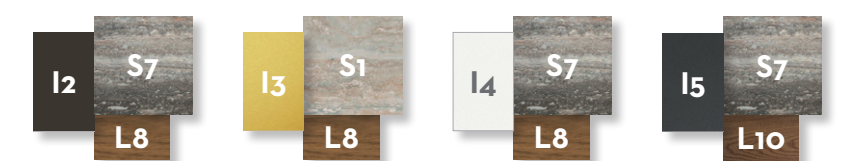

### Finishing

Stainless steel frame

Syntetic elastic belt

Fabric cushions

Stone table top/slats

Wood table top/slats

SOFA DX / CODE: CASIDX

SOFA SX / CODE: CASISX

LAMP S / CODE: CASILAMPS

LAMP XS / CODE: CASILAMPXS

COFFEE TABLE 100X100 / CODE: CASITC100

COFFEE TABLE 140X70 / CODE: CASITC70

COFFEE TABLE 140X140 / CODE: CASITC140

DINING TABLE 200X100 / CODE: CASITP200

DINING TABLE 260X100 / CODE: CASITP260

DINING TABLE 150X150 / CODE: CASITP150