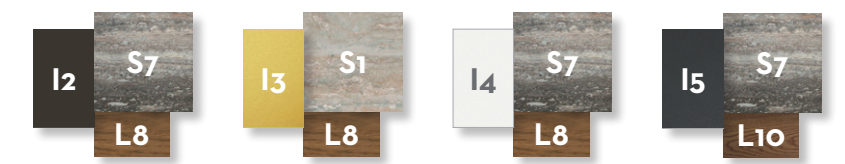

### Finishing

Stainless steel frame

Syntetic elastic belt

Fabric cushions

Stone table top/slats

Wood table top/slats

SOFA DX / CODE: CASIDX

SOFA SX / CODE: CASISX

LAMP S / CODE: CASILAMPS

LAMP XS / CODE: CASILAMPXS

COFFEE TABLE 100X100 / CODE: CASITC100

COFFEE TABLE 140X70 / CODE: CASITC70

COFFEE TABLE 140X140 / CODE: CASITC140

DINING TABLE 200X100 / CODE: CASITP200