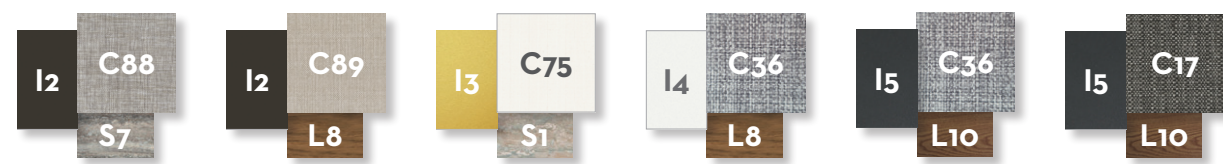

### Finishing

Stainless steel frame

Syntetic elastic belt

Fabric cushions

Stone table top/slats

Wood table top/slats

SOFA DX / CODE: CASIDX

SOFA SX / CODE: CASISX

SOFA CX / CODE: CASICX

SOFA CORNER / CODE: CASIANG

LIVING ARMCHAIR / CODE: CASIPL

POUF / CODE: CASIPUF

SUNBED / CODE: CASILET

DINING CHAIR / CODE: CASISP

DINING ARMCHAIR / CODE: CASIPP

LAMP L / CODE: CASILAMPL

LAMP S / CODE: CASILAMPS

LAMP XS / CODE: CASILAMPXS

COFFEE TABLE 100X100 / CODE: CASITC100

COFFEE TABLE 140X70 / CODE: CASITC70

COFFEE TABLE 140X140 / CODE: CASITC140

DINING TABLE 200X100 / CODE: CASITP200