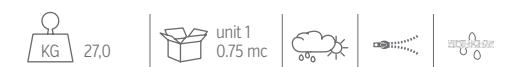

LIVING ARMCHAIR / CODE: CASIPL