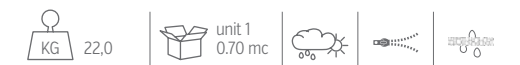

SOFA CORNER / CODE: CASIANG