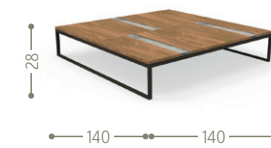

SOFA CX / CODE: CASICX

SOFA CORNER / CODE: CASIANG

LIVING ARMCHAIR / CODE: CASIPL

POUF / CODE: CASIPUF

SUNBED / CODE: CASILET

DINING CHAIR / CODE: CASISP

DINING ARMCHAIR / CODE: CASIPP

LAMP L / CODE: CASILAMPL

LAMP S / CODE: CASILAMPS

LAMP XS / CODE: CASILAMPXS

COFFEE TABLE 100X100 / CODE: CASITC100

COFFEE TABLE 140X70 / CODE: CASITC70

COFFEE TABLE 140X140 / CODE: CASITC140

DINING TABLE 200X100 / CODE: CASITP200

DINING TABLE 260X100 / CODE: CASITP260

DINING TABLE 150X150 / CODE: CASITP150