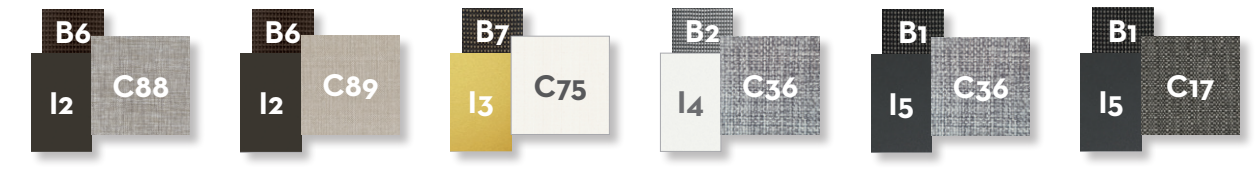

#Casildacollection

Design Ramón Esteve

Finishing

Stainless steel frame

Syntetic elastic belt

Fabric cushions

Stone table top/slats

Wood table top/slats

SOFA DX / CODE: CASIDX