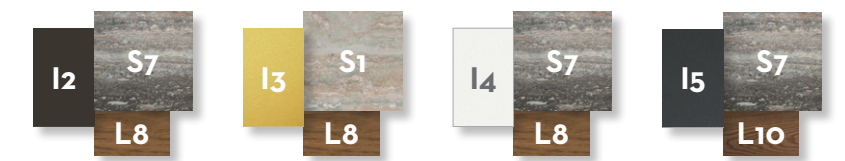

### Finishing

Stainless steel frame

Syntetic elastic belt

Fabric cushions

Stone table top/slats

Wood table top/slats

SOFA DX / CODE: CASIDX

SOFA SX / CODE: CASISX

SOFA CX / CODE: CASICX

SOFA CORNER / CODE: CASIANG

LIVING ARMCHAIR / CODE: CASIPL

POUF / CODE: CASIPUF

SUNBED / CODE: CASILET

DINING CHAIR / CODE: CASISP

DINING ARMCHAIR / CODE: CASIPP

LAMP L / CODE: CASILAMPL

LAMP S / CODE: CASILAMPS

LAMP XS / CODE: CASILAMPXS

COFFEE TABLE 100X100 / CODE: CASITC100

COFFEE TABLE 140X70 / CODE: CASITC70

COFFEE TABLE 140X140 / CODE: CASITC140

DINING TABLE 200X100 / CODE: CASITP200