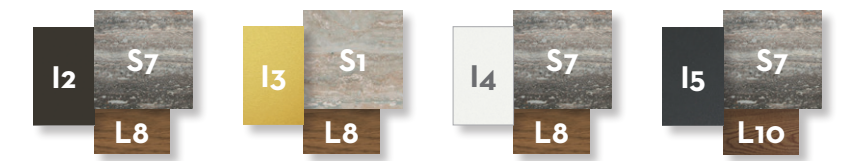

### Finishing

Stainless steel frame

Syntetic elastic belt

Fabric cushions

Stone table top/slats

Wood table top/slats

SOFA DX / CODE: CASIDX

SOFA SX / CODE: CASISX

LAMP S / CODE: CASILAMPS

LAMP XS / CODE: CASILAMPXS

COFFEE TABLE 100X100 / CODE: CASITC100

COFFEE TABLE 140X70 / CODE: CASITC70

COFFEE TABLE 140X140 / CODE: CASITC140

DINING TABLE 200X100 / CODE: CASITP200

DINING TABLE 260X100 / CODE: CASITP260

DINING TABLE 150X150 / CODE: CASITP150