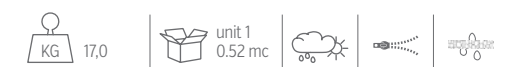

SOFA CX / CODE: CASICX

SOFA CORNER / CODE: CASIANG

LIVING ARMCHAIR / CODE: CASIPL

POUF / CODE: CASIPUF

SUNBED / CODE: CASILET

DINING CHAIR / CODE: CASISP

DINING ARMCHAIR / CODE: CASIPP

LAMP L / CODE: CASILAMPL