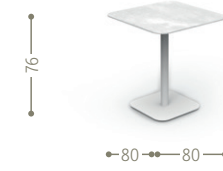

DINING TABLE FULL ALU200/260x100 / CODE: MONALUTPFA200

KG 52,0 | unit 1 0.65 mc | ☀️ | 🪑 x10 | 🔧 | 🔩

DINING TABLE 240/300x100 / CODE: MONALUTP240

KG 88,0 | unit 1 0.80 mc | ☀️ | 🪑 x10 | 🔧 | 🔩

TABLE 80x80 / CODE: MONALUTAV80

KG 29,0 | unit 1+1+1 0.06 mc | ☀️ | 🪑 x4 | 🔧

BAR TABLE 70x70 / CODE: MONALUTAVBAR70

KG 29,0 | unit 1+1+1 0.06 mc | ☀️ | 🪑 x4 | 🔧

DINING ARMCHAIR / CODE: MONALUPP

KG 5,0 | unit 4 0.61 mc | ☀️ | 🔧 | ⚙️ | 🪑

DINING CHAIR / CODE: MONALUSP