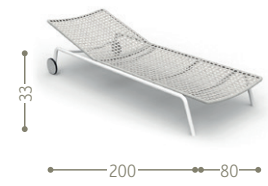

## Finishing

Aluminium frame .....

Fabric cushions .....

Fabric pillow 50x30 ø45 ø35 (optional)

Synthetic ropes .....

Gress table top .....

Gress table top .....

pearl charcoal

DAYBED / CODE: MONALUDXL

KG 37,0 | unit 1 1.88 mc | ☀️

SUNBED / CODE: MONALULET

KG 24,0 | unit 2 0.82 mc | ☀️ | 🔧 | ⚙️ | 🪑 | 🔌 | 🔩

DINING TABLE FULL ALU 160/215x90 / CODE: MONALUTPFA160

KG 42,0 | unit 1 0.48 mc | ☀️ | 🪑 x8 | 🔧 | 🔩