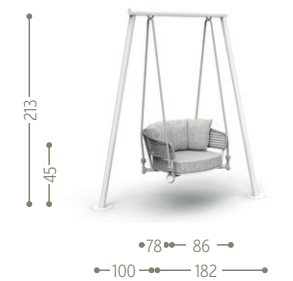

SOFA / CODE: MONALUDIV

LIVING ARMCHAIR / CODE: MONALUPL

COFFEE TABLE / CODE: MONALUTC

SIDE TABLE / CODE: MONALUTC2

SWING ARMCHAIR / CODE: MONALUALT

LOVE SEAT / CODE: MONALULOV