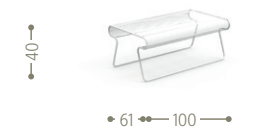

#Swellcollection

Design Karim Rashid

SOFA / CODE: SWD2P

LIVING ARMCHAIR / CODE: SWPL

COFFEE TABLE / CODE: SWTC

Finishing

Steel frame

Fabric cushions

white

Fabric pillows 45x45 (optional)

white