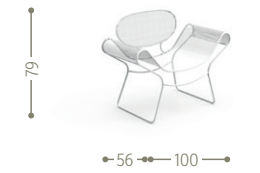

#Swellcollection

Design Karim Rashid

SOFA / CODE: SWD2P

LIVING ARMCHAIR / CODE: SWPL

COFFEE TABLE / CODE: SWTC

Finishing

Steel frame

Fabric cushions

white

Fabric pillows 45x45 (optional)

white