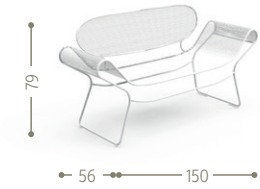

#Swellcollection

Design Karim Rashid

SOFA / CODE: SWD2P

LIVING ARMCHAIR / CODE: SWPL

COFFEE TABLE / CODE: SWTC

Finishing

Steel frame

Fabric cushions

white

Fabric pillows 45x45 (optional)

white