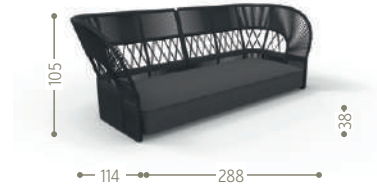

## Finishing

Aluminium frame

Fabric seat cushions

Fabric pillows (for backrest rope) 45x25 60x40 90x65 (optional)

Fabric pillows (for backrest fabric) 80x60 110x60 140x60 (optional)

Syntetic rope

SOFA DX BACKREST ROPE / CODE: CLIDCDIVDX-C

SOFA SX BACKREST ROPE / CODE: CLIDCDIVSX-C

SOFA CX BACKREST ROPE / CODE: CLIDCCX2-C

SOFA CORNER BACKREST ROPE / CODE: CLIDCANG-C

SOFA LONGUE DX BACKREST ROPE / CODE: CLIDCCLDX-C

SOFA LONGUE SX BACKREST ROPE / CODE: CLIDCCLSX-C

SOFA BACKREST ROPE / CODE: CLIDCDIV3-C

KG 68,0 unit 1 3.90 mc

SOFA DX BACKREST FABRIC / CODE: CLIDCDIVDX-T

KG 45,0 unit 1 1.67 mc

SOFA LOUNGE XL DX BACKREST ROPE / CODE: CLIDCCLXLDX-C

KG 47,0 unit 1 2.89 mc