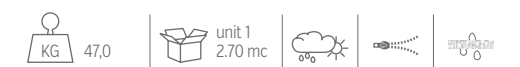

SOFA SX BACKREST ROPE / CODE: CLIDCDIVSX-C

SOFA CX BACKREST ROPE / CODE: CLIDCCX2-C

SOFA CORNER BACKREST ROPE / CODE: CLIDCANG-C

SOFA LONGUE DX BACKREST ROPE / CODE: CLIDCCLDX-C

SOFA LONGUE SX BACKREST ROPE / CODE: CLIDCCLSX-C