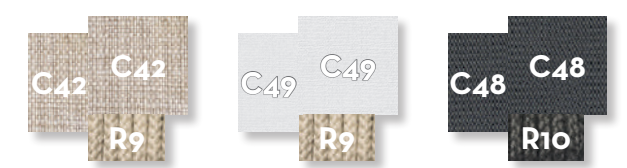

LOUNGE ARMCHAIR / CODE: CLIDCPLON-C

KG 31,0 unit 1 1.20 mc

SOFA CORNER BACKREST FABRIC / CODE: CLIDCANG-T

KG 20,0 unit 1 0.90 mc

LIVING ARMCHAIR / CODE: CLIPL-C

KG 15,0 unit 2 0.83 mc

SOFA LOUNGE XL DX BACKREST FABRIC / CODE: CLIDCCLXLDX-T

KG 43,0 unit 1 1.85 mc

POUF / CODE: CLIPUF

KG 10,0 unit 1 0.54 mc

SOFA LOUNGE XL SX BACKREST FABRIC / CODE: CLIDCCLXLSX-T

KG 43,0 unit 1 1.85 mc

SOFA BACKREST FABRIC / CODE: CLIDCDIV3-T

COFFEE TABLE SMALL / CODE: CLITCS-C

COFFEE TABLE MEDIUM / CODE: CLITCM-C

COFFEE TABLE BIG / CODE: CLITCB-C