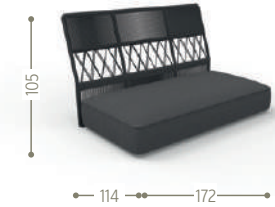

## Finishing

Aluminium frame

Fabric seat cushions

Fabric pillows (for backrest rope) 45x25 60x40 90x65 (optional)

Fabric pillows (for backrest fabric) 80x60 110x60 140x60 (optional)

Syntetic rope

SOFA DX BACKREST ROPE / CODE: CLIDCDIVDX-C

SOFA SX BACKREST ROPE / CODE: CLIDCDIVSX-C

SOFA CX BACKREST ROPE / CODE: CLIDCCX2-C

SOFA CORNER BACKREST ROPE / CODE: CLIDCANG-C

SOFA LONGUE DX BACKREST ROPE / CODE: CLIDCCLDX-C

SOFA LONGUE SX BACKREST ROPE / CODE: CLIDCCLSX-C

SOFA BACKREST ROPE / CODE: CLIDCDIV3-C

KG 68,0 unit 1 3.90 mc

SOFA DX BACKREST FABRIC / CODE: CLIDCDIVDX-T

KG 45,0 unit 1 1.67 mc

SOFA LOUNGE XL DX BACKREST ROPE / CODE: CLIDCCLXLDX-C

KG 47,0 unit 1 2.89 mc