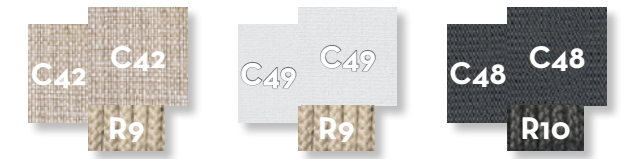

## Finishing

Aluminium frame

Fabric seat cushions

Fabric pillows (for backrest rope) 45x25 60x40 90x65 (optional)

Fabric pillows (for backrest fabric) 80x60 110x60 140x60 (optional)

Syntetic rope

SOFA DX BACKREST ROPE / CODE: CLIDCDIVDX-C

SOFA SX BACKREST ROPE / CODE: CLIDCDIVSX-C

SOFA CX BACKREST ROPE / CODE: CLIDCCX2-C

SOFA CORNER BACKREST ROPE / CODE: CLIDCANG-C

SOFA LONGUE DX BACKREST ROPE / CODE: CLIDCCLDX-C

SOFA LONGUE SX BACKREST ROPE / CODE: CLIDCCLSX-C

SOFA BACKREST ROPE / CODE: CLIDCDIV3-C

KG 68,0 unit 1 3.90 mc

SOFA DX BACKREST FABRIC / CODE: CLIDCDIVDX-T

KG 45,0 unit 1 1.67 mc

SOFA LOUNGE XL DX BACKREST ROPE / CODE: CLIDCCLXLDX-C

KG 47,0 unit 1 2.89 mc