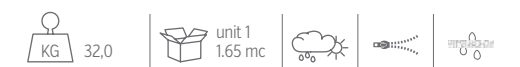

## Finishing

Aluminium frame

Fabric seat cushions

Fabric pillows (for backrest rope) 45x25 60x40 90x65 (optional)

Fabric pillows (for backrest fabric) 80x60 110x60 140x60 (optional)

Syntetic rope

SOFA DX BACKREST ROPE / CODE: CLIDCDIVDX-C

SOFA SX BACKREST ROPE / CODE: CLIDCDIVSX-C

SOFA CX BACKREST ROPE / CODE: CLIDCCX2-C

SOFA CORNER BACKREST ROPE / CODE: CLIDCANG-C

SOFA LONGUE DX BACKREST ROPE / CODE: CLIDCCLDX-C

SOFA LONGUE SX BACKREST ROPE / CODE: CLIDCCLSX-C