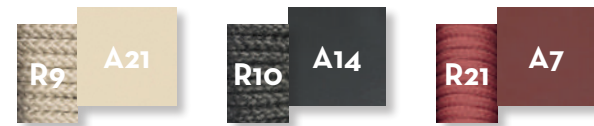

KG 43,0 unit 1 1.85 mc

POUF / CODE: CLIPUF

KG 10,0 unit 1 0.54 mc

SOFA LOUNGE XL SX BACKREST FABRIC / CODE: CLIDCCLXLSX-T

KG 43,0 unit 1 1.85 mc

SOFA BACKREST FABRIC / CODE: CLIDCDIV3-T

COFFEE TABLE SMALL / CODE: CLITCS-C

COFFEE TABLE MEDIUM / CODE: CLITCM-C

COFFEE TABLE BIG / CODE: CLITCB-C