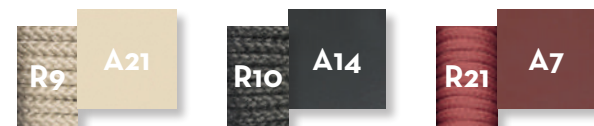

KG 43,0 unit 1 1.85 mc

POUF / CODE: CLIPUF

KG 10,0 unit 1 0.54 mc

SOFA LOUNGE XL SX BACKREST FABRIC / CODE: CLIDCCLXLSX-T

KG 43,0 unit 1 1.85 mc

SOFA BACKREST FABRIC / CODE: CLIDCDIV3-T

COFFEE TABLE SMALL / CODE: CLITCS-C

COFFEE TABLE MEDIUM / CODE: CLITCM-C

COFFEE TABLE BIG / CODE: CLITCB-C