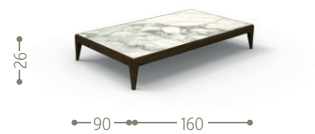

SOFA LOUNGE XL DX / CODE: CRULXLDX

SOFA LOUNGE XL SX / CODE: CRULXLSX

LIVING ARMCHAIR / CODE: CRULPL

POUF 150X150 / CODE: CRULPUF

COFFEE TABLE 45X90 / CODE: CRULTC45

COFFEE TABLE 160X90 / CODE: CRULTC160

DINING CHAIR / CODE: CRULPP

DINING TABLE 240X110 / CODE: CRULTP240

CONSOLLE 160X40 / CODE: CRULCON160