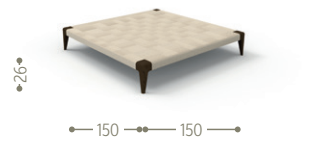

sand

Synthetic elastic belt

ecru

SOFA 3 SEATER / CODE: CRULDIV

SOFA DX / CODE: CRULDIVDX

SOFA SX / CODE: CRULDIVSX

SOFA CORNER DX / CODE: CRULANGDX

SOFA CORNER SX / CODE: CRULANGSX

SOFA LOUNGE XL DX / CODE: CRULXLDX

SOFA LOUNGE XL SX / CODE: CRULXLSX

LIVING ARMCHAIR / CODE: CRULPL

POUF 150X150 / CODE: CRULPUF

COFFEE TABLE 45X90 / CODE: CRULTC45

COFFEE TABLE 160X90 / CODE: CRULTC160

DINING CHAIR / CODE: CRULPP

DINING TABLE 240X110 / CODE: CRULTP240

CONSOLLE 160X40 / CODE: CRULCON160