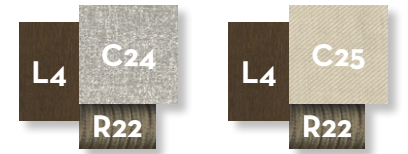

Fabric pillows 60x40 45x25 (optional)

mambo taupe

twill beige

outmap sand

twill red

rose

Gres table top Synthetic ropes

capraia 6mm

sand

Synthetic elastic belt

ecru

SOFA 3 SEATER / CODE: CRULDIV

SOFA DX / CODE: CRULDIVDX

SOFA SX / CODE: CRULDIVSX

SOFA CORNER DX / CODE: CRULANGDX

SOFA CORNER SX / CODE: CRULANGSX