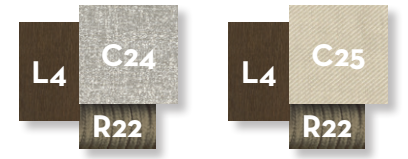

DINING TABLE 240X110 / CODE: CRULTP240