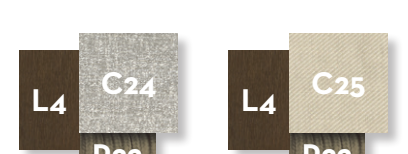

sand

Synthetic elastic belt

ecru

SOFA 3 SEATER / CODE: CRULDIV

SOFA DX / CODE: CRULDIVDX

SOFA SX / CODE: CRULDIVSX

SOFA CORNER DX / CODE: CRULANGDX

SOFA CORNER SX / CODE: CRULANGSX