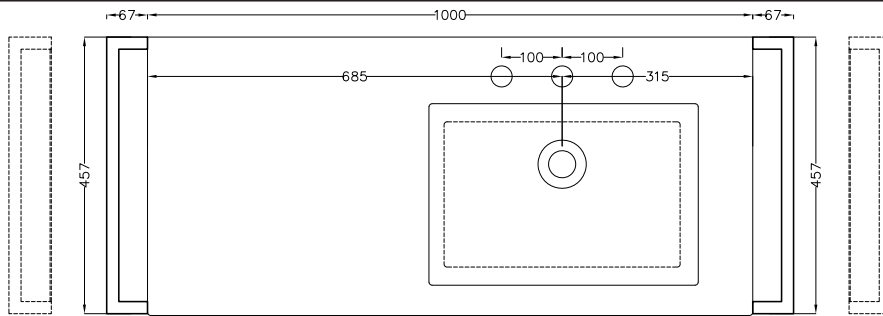

Gennaio 2020