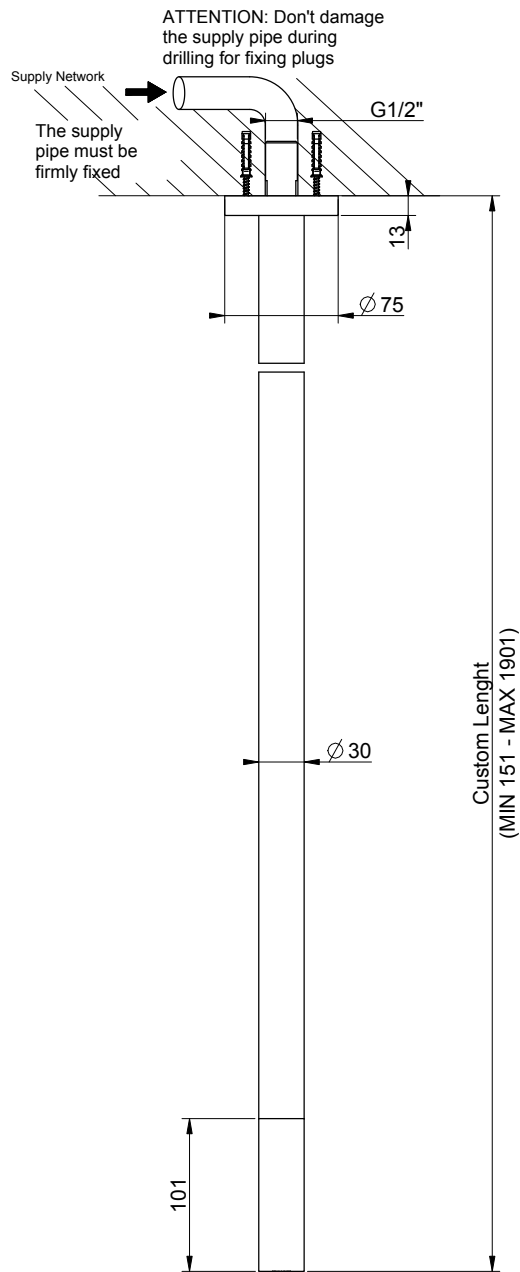

1

2

3

ATTENTION: In the second and third case hard fixing supports are not provided in the box but they need to be realized by the installer during the installation phase

GESSI

ANELLO 63499

BOCCA DA SOFFITTO CON LUNGHEZZA PERSONALIZZABILE