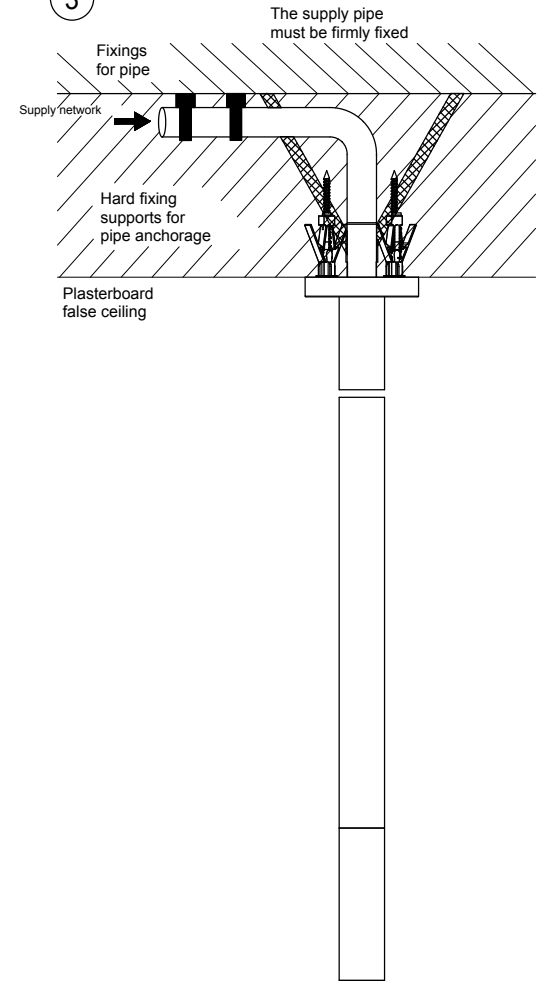

1

2

3

ATTENTION: In the second and third case hard fixing supports are not provided in the box but they need to be realized by the installer during the installation phase

GESSI

ANELLO 63499

BOCCA DA SOFFITTO CON LUNGHEZZA PERSONALIZZABILE