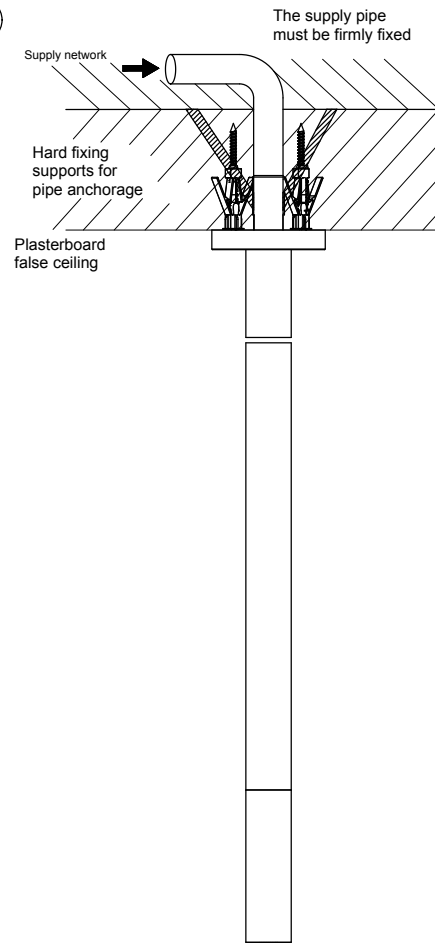

1

2

3

ATTENTION: In the second and third case hard fixing supports are not provided in the box but they need to be realized by the installer during the installation phase

GESSI

ANELLO 63499

BOCCA DA SOFFITTO CON LUNGHEZZA PERSONALIZZABILE