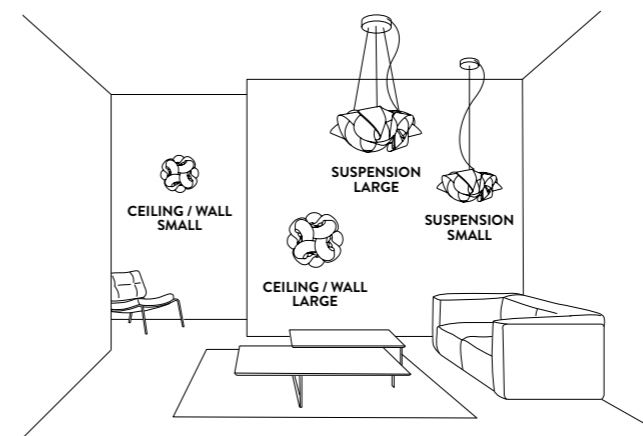

PRODUCT / PRODOTTO	DIMENSIONS / MISURE	COLOUR/COLORE	CODE / CODICE
CEILING/WALL LARGE Bulbs E27: 5 X 12W LED Filament Dimmable with: Dimmable bulbs Made of: Lentiflex® With: Magnetic System® Weight: net Kg 3 - gross Kg 5,8 Package: 62 x 64 x h. 34 cm	LIGHT SOURCE: BOTTOM VIEW	☐ PRISMA	FABCL00PRS000000000EU
CEILING/WALL Bulbs E27: 3 X 12W LED Filament Dimmable with: Dimmable bulbs Made of: Lentiflex® With: Magnetic System® Weight: net Kg 1,5 - gross Kg 3,15 Package: 57 x 58 x h. 30 cm	LIGHT SOURCE: BOTTOM VIEW	☐ PRISMA	FABCM00PRS000000000EU

CANOPY DETAILS

FABULA SUSPENSION

LARGE: Ø 14 cm x h. 3 cm (Ø 5-1/2" x h. 1")

SMALL: Ø 12 cm x h. 3,2 cm (Ø 4-3/4" x h. 1-1/4")

6m. cable kit must be ordered with lamp purchase

Kit Cavi da 6m da richiedere tassativamente in fase di ordine

Kit di installazione multipla su richiesta

Multiple installation kit on request

FABULA ENTIRE COLLECTION

FINISHES