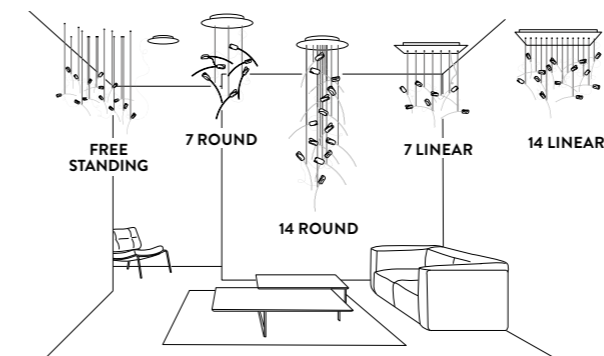

TULIP 14 FREE-STANDING Bulbs G4: 14 X 5W LED Dimmable Bulbs (included) 7000 Lumen - 2900 Kelvin Power Supply: 110 ~220Vac / 24Vdc Dimmable with: PWM / 0-10 Made of: Lentiflex® / Matte Brushed Brass / Copper electric wires Weight: net 4 Kg – gross 5,90 kg Package: A 80 x 40,5 x 7,5 cm - 1,70 kg B 80 x 40,5 x 7,5 cm -1,70 kg C 40 x 43 x 7,5 cm -2,50 Kg		PRISMA BRASS	TULSL00PRS03C00000EU
			- ADJUSTABLE STEEL CABLE min 20 cm (7-3/4") max 300 cm (117") - 600 cm/234" upon request - MAIN COPPER ELECTRIC WIRE max 300 cm (117") - Max distance from one tulip to another (electric copper cable) of 80cm /31" Distanza max. fra un tulipano all'altro (cavo elettrico in rame) di 80cm

CANOPY DETAILS

  TULIP 7 / 14 ROUND Ø50 cm (Ø19-1/2") x h. 4,5 cm (1,75")	 TULIP 7 LINEAR 70 x 25 cm (24-1/4 x 9-3/4") x h. 4,5 cm (1,75")	 TULIP 14 LINEAR 110 x 25 cm (43 x 9-3/4") x h. 4,5 cm (1,75")	 FREE-STANDING Ø30 cm x h. 4,5 cm (Ø11,7 x 1,75)	 5 cm (2") 9 cm 3-1/2" 40 cm (15-1/2")

TULIP ENTIRE COLLECTION

FINISHES