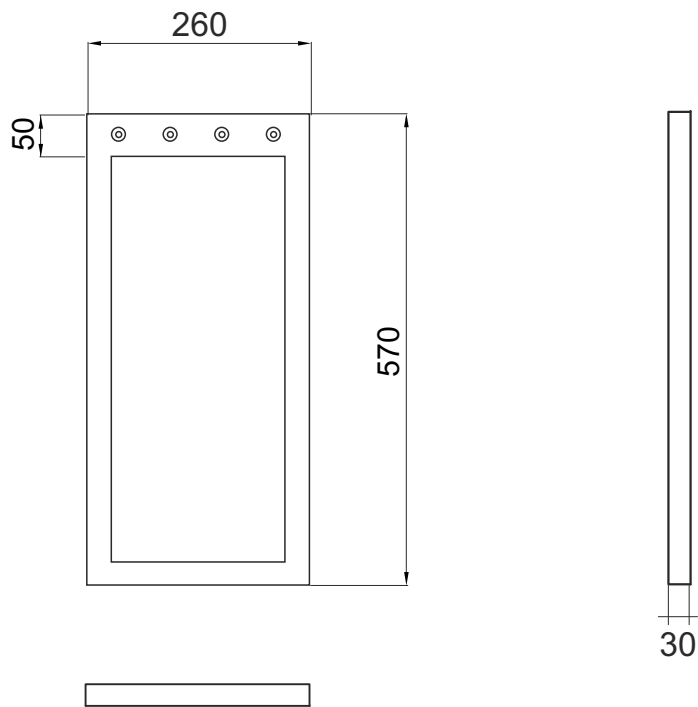

DISEGNO TECNICO | TECHNICAL DRAWING

kiwi

SCALDASALVIETTE ELETTRICO  
ELECTRICTOWEL WARMER

4 ganci porta asciugamani magnetici in acciaio.  
4 towel hooks of magnetic steel.

MODEL	BASE MM	HIGHT MM	DEPTH MM	POWER W	VOLT V	NET WEIGHT KG
KIWI	260	570	30	60	230	12