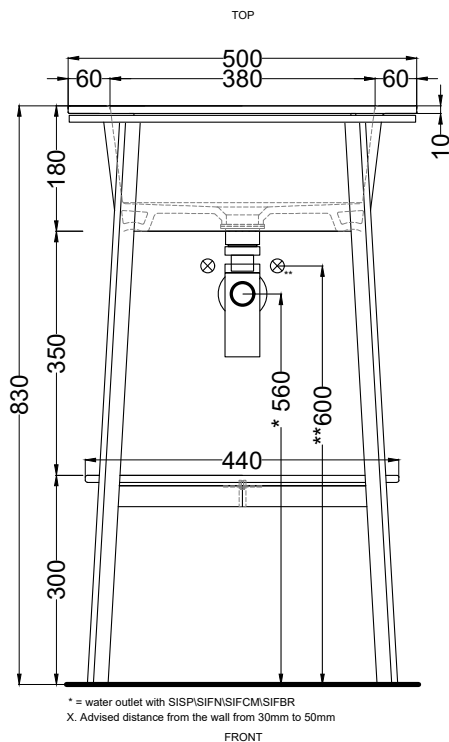

FINITURE PIANO IN MARMO
MARBLE BOTTOM SHELF FINISHES

- Azul Noche
- Bianco Carrara Gioia
- Nero Marquina

DoP No. 14688.01

Febbraio 2022

FRONT