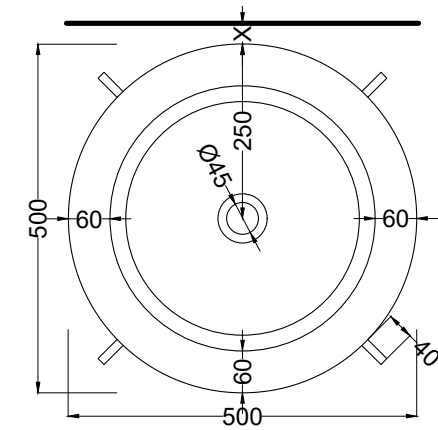

FINITURE PIANO IN MARMO
MARBLE BOTTOM SHELF FINISHES

- Azul Noche
- Bianco Carrara Gioia
- Nero Marquina

DoP No. 14688.01

Febbraio 2022

FRONT