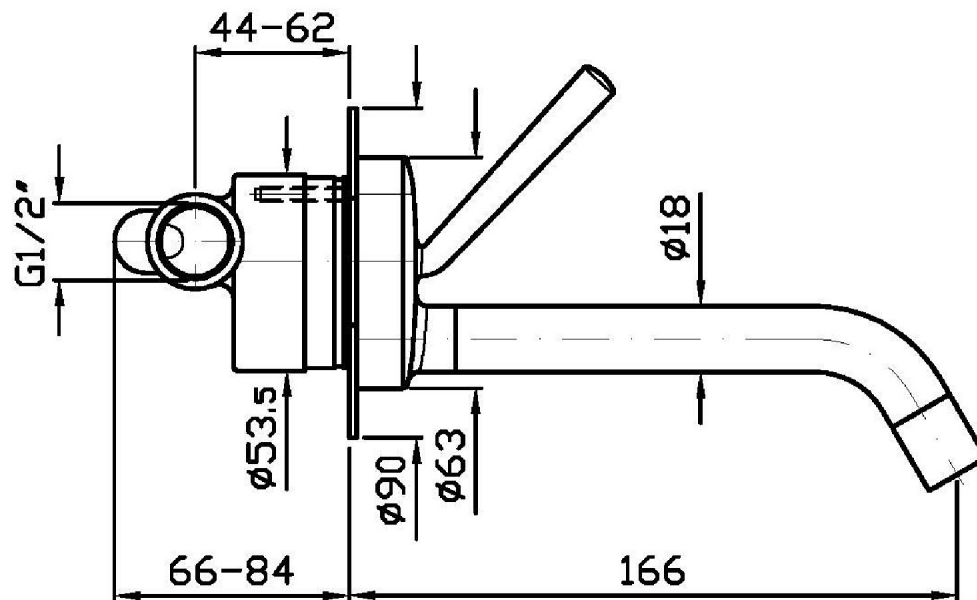

ISY

ZP1616

Disegno Complessivo / Overall Drawing