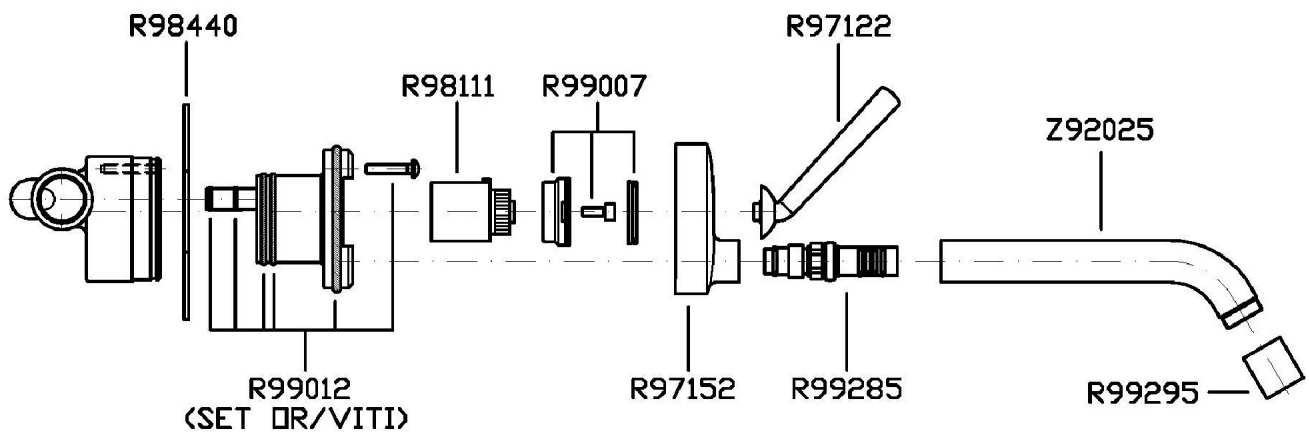

Built-in single lever basin mixer with aerator.
Spout projection 166 mm.

R99618

Parte incasso. / Built-in part.

Finiture / Finishes

Cromo / Chrome

Nickel Spazzolato /
Brushed Nickel

C3

Bianco Opaco Goffrato /
Embossed Matt White

Esplosi / Exploded

ISY

ZP1616 Portate / Flowrates (lt/min)

PRESSIONE PRESSURE	1 BAR	2 BAR	3 BAR	4 BAR	5 BAR
LAVABO BASIN	3,6	5,3	6,5	7,5	8,5
P1					
P2					
P3					
P4					
P5					

ISY

ZP1616 Pesì e Misure / Weights and Sizes

Peso (Kg) Weight (lb)	1,23 (Kg)	2,711658 (lb)
Volume (dc3) - (in3)	7,43 (dc3)	0,000453 (in3)
h (mm) - (in)	90 (mm)	3,543309 (in)
L1 (mm) - (in)	250 (mm)	9,842525 (in)
L2 (mm) - (in)	330 (mm)	12,992133 (in)