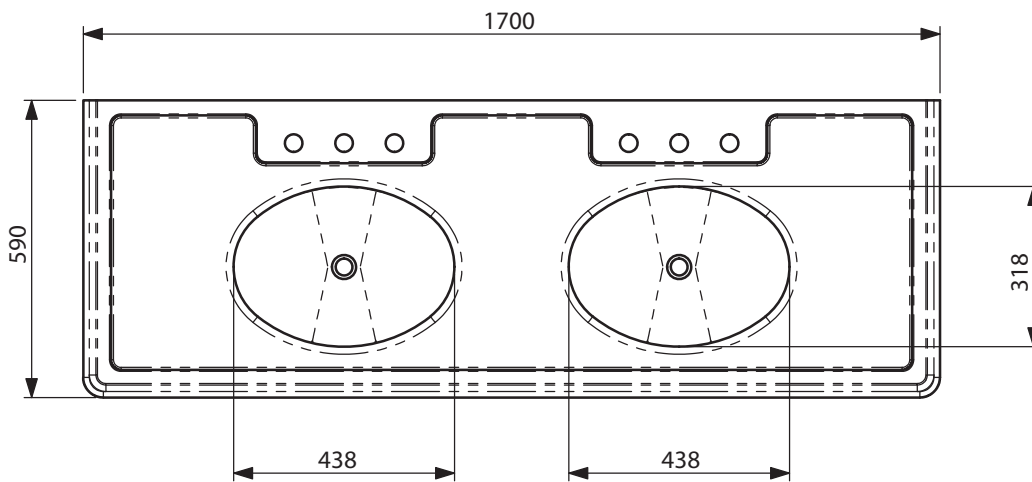

LEFROY BROOKS

IBROC HOUSE ESSEX ROAD
HODDESDON HERTS EN11 OQS UK
T: +44 (0)1992 708 316 F: +44 (0)1992 708 317

LB 6434 WH & BK

EDWARDIAN TWIN BATHROOM CONSOLE
INCL. LB 7220 UNDER-MOUNT BASINS

DIMENSIONAL DATA SHEET

DATE: 26. FEBRUARY 2015

No: ISSUE A

COPYRIGHT © LBP LIMITED. ALL RIGHTS RESERVED

DIMENSIONS IN MILLIMETRES

WHILST EVERY EFFORT IS MADE TO ENSURE THE ACCURACY OF THESE DATA SHEETS THEY ARE SUBJECT TO CHANGE WITHOUT NOTICE AS PART OF THE COMPANY'S PRODUCT DEVELOPMENT PROCESS