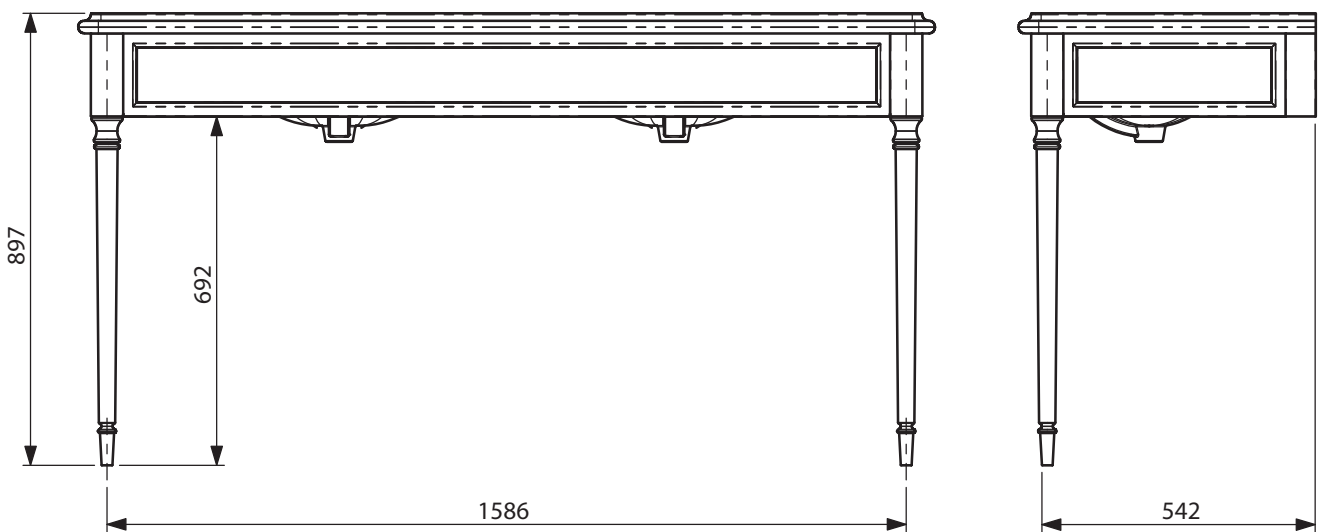

LEFROY BROOKS

IBROC HOUSE ESSEX ROAD
HODDESDON HERTS EN11 OQS UK
T: +44 (0)1992 708 316 F: +44 (0)1992 708 317

LB 6434 WH & BK

EDWARDIAN TWIN BATHROOM CONSOLE
INCL. LB 7220 UNDER-MOUNT BASINS

DIMENSIONAL DATA SHEET

DATE: 26. FEBRUARY 2015

No: ISSUE A

COPYRIGHT © LBP LIMITED. ALL RIGHTS RESERVED

DIMENSIONS IN MILLIMETRES

WHILST EVERY EFFORT IS MADE TO ENSURE THE ACCURACY OF THESE DATA SHEETS THEY ARE SUBJECT TO CHANGE WITHOUT NOTICE AS PART OF THE COMPANY'S PRODUCT DEVELOPMENT PROCESS